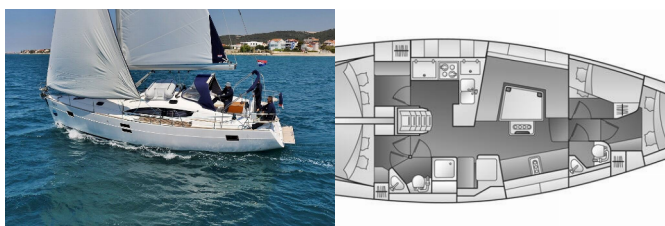

**DECK:** Bimini top, Cockpit table, Cockpit/stern, outside shower, Dinghy, Electric anchor windlass, Sprayhood

**ENTERTAINMENT:** CD MP3 player, TV

**GALLEY:** Refrigerator

**NAVIGATION:** Autopilot, Bow thruster, GPS chart plotter - cockpit, Wind instrument/Anemometer

**SAFETY:** VHF radio

**YACHT ELECTRICS:** Heating, Solar panels

<b>Yacht Base</b>	Sukosan, D-Marin Dalmacija Marina, Croatia
<b>Yacht ID</b>	103
<b>Yacht Brands</b>	Elan Marine
<b>Yacht Name</b>	Sagitta
<b>Production Year</b>	2013
<b>Length</b>	45 Ft
<b>Cabins</b>	4
<b>Berths</b>	8 + 2
<b>WC</b>	2