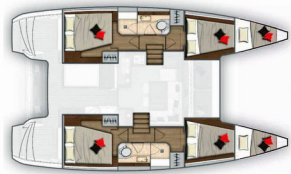

LAGOON 40

Smilla (2018)

ORVAS D.O.O. • Leopolda Mandića 10 • 21204 Dugopolje • Croatia

Phone: +385 95 3444 111

E-mail: info@orvasyachting.com

Web: orvasyachting.com

Yacht Base	Dubrovnik, Komolac, ACI Marina Dubrovnik, Croatia
Yacht ID	1031
Yacht Brands	Lagoon
Yacht Name	Smilla
Production Year	2018
Length	39 Ft
Cabins	4 + 2
Berths	8 + 2 + 2
Max Persons	12
WC	2

COMFORT: Cockpit cushions, Towels

DECK: Anchor with chain, Bathing platform, Bimini top, Cockpit table, Cockpit/stern, outside shower, Dinghy with outboard engine, Electric anchor windlass, Rail openings both sides, Spring cleats, Swimming ladder