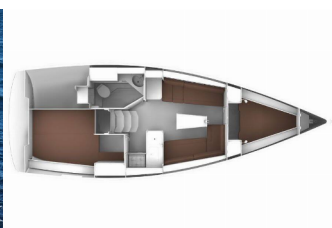

BAVARIA CRUISER 33

Chiara (2013)

ORVAS D.O.O. • Leopolda Mandića 10 • 21204 Dugopolje • Croatia

Phone: +385 95 3444 111

E-mail: orvas-yachting@orvas.hr

Web: orvasyachting.com

DECK: Bimini top, Cockpit table, Cockpit/stern, outside shower, Dinghy, Electric anchor windlass, Sprayhood

ENTERTAINMENT: CD player

GALLEY: Refrigerator

NAVIGATION: Autopilot, GPS chart plotter – cockpit, Wind instrument/Anemometer

SAFETY: VHF radio

Yacht Base Sukosan, D–Marin Dalmacija Marina, Croatia

Yacht ID 110

Yacht Brands Bavaria

Yacht Name Chiara

Production Year 2013

Length 33 Ft

Cabins 2

Berths 4 + 2

WC 1