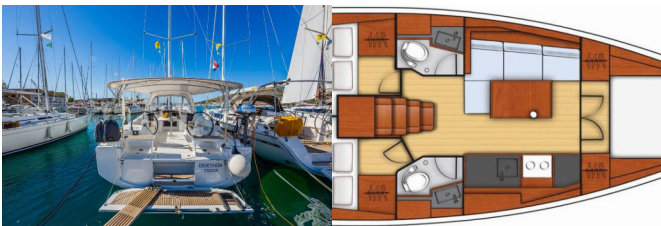

OCEANIS 38.1

Obsession (2018)

ORVAS D.O.O. • Leopolda Mandića 10 • 21204 Dugopolje • Croatia

Phone: +385 95 3444 111

E-mail: info@orvasyachting.com

Web: orvasyachting.com

COMFORT: Cockpit cushions

DECK: Bimini top, Cockpit table, Cockpit/stern, outside shower, Outboard engine, Sprayhood

ENTERTAINMENT: Fusion radio

INTERIOR: Electric toilet

NAVIGATION: Autopilot, Depthsounder, GPS, GPS chart plotter
– cockpit, Logge/Lot/Speed

SAFETY: Extra water tank, VHF radio

YACHT ELECTRICS: Heating, Inverter, Solar panels

Yacht Base Dubrovnik, Komolac, ACI Marina
Dubrovnik, Croatia

Yacht ID 1100

Yacht Brands Beneteau

Yacht Name Obsession

Production Year 2018

Length 38 Ft

Cabins 3

Berths 6 + 2

WC 2