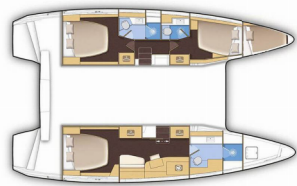

LAGOON 42

Moana (2019)

ORVAS D.O.O. • Leopolda Mandića 10 • 21204 Dugopolje • Croatia

Phone: +385 95 3444 111

E-mail: info@orvasyachting.com

Web: orvasyachting.com

Yacht Base	BVI, Tortola, Nanny Cay Marina, British Virgin Islands
Yacht ID	1139
Yacht Brands	Lagoon
Yacht Name	Moana
Production Year	2019
Length	42 Ft
Cabins	3 + 1
Berths	6 + 2 + 1
Max Persons	9
WC	3

COMFORT: Bed linen, Pillows, Sundeck cushions

DECK: Anchor Delta, Bilge pump – Mechanic, Boat hook, Bosun's chair (Safe seat) (boatswain's chair), Cockpit table, Cockpit/stern, outside shower, Deck brush, Dinghy with outboard engine, Electric anchor windlass, Fenders, Gangway, Grill/Barbecue/Plancha, Mooring ropes , Round/globular fender, Spare anchor (Reserve, Auxiliary anchor), Swimming ladder, Teak cockpit, Water hose, Winch handles