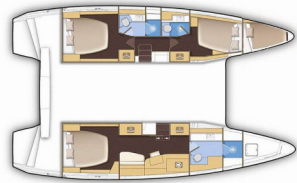

LAGOON 42

Moana (2019)

ORVAS D.O.O. • Leopolda Mandića 10 • 21204 Dugopolje • Croatia

Phone: +385 95 3444 111

E-mail: info@orvasyachting.com

Web: orvasyachting.com

Yacht Base	BVI, Tortola, Nanny Cay Marina, British Virgin Islands
Yacht ID	1139
Yacht Brands	Lagoon
Yacht Name	Moana
Production Year	2019
Length	42 Ft
Cabins	3 + 1
Berths	6 + 2 + 1
Max Persons	9
WC	3

COMFORT: Bed linen, Pillows, Sundeck cushions

DECK: Anchor Delta, Bilge pump – Mechanic, Boat hook, Bosun's chair (Safe seat) (boatswain's chair), Cockpit table, Cockpit/stern, outside shower, Deck brush, Dinghy with outboard engine, Electric anchor windlass, Fenders, Gangway, Grill/Barbecue/Plancha, Mooring ropes , Round/globular fender, Spare anchor (Reserve, Auxiliary anchor), Swimming ladder, Teak cockpit, Water hose, Winch handles