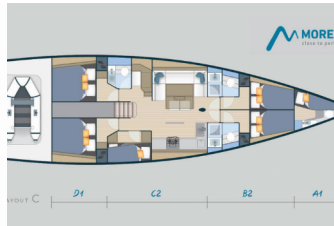

MORE 55

Eagle Ray - Black Edition (2019)

ORVAS D.O.O. • Leopolda Mandića 10 • 21204 Dugopolje • Croatia

Phone: +385 95 3444 111

E-mail: orvas-yachting@orvas.hr

Web: orvasyachting.com

DECK: Bimini top, Cockpit table, Cockpit/stern, outside shower, Dinghy, Electric anchor windlass, Gangway, Outboard engine, Sprayhood, Teak cockpit

ENTERTAINMENT: Radio CD player + USB

GALLEY: Coffee machine, Hot water

INTERIOR: Electric toilet

NAVIGATION: Autopilot, Bow thruster, GPS chart plotter, Log, Speed, Depth- echo sounder, Wind instrument/Anemometer

SAFETY: VHF radio

SAILS: Electric winch, Lazy bag, Lazy jacks, Spinnaker-device

YACHT ELECTRICS: Air Conditioning, Generator

Yacht Base	Trogir, Yachtclub Seget (Marina Baotić), Croatia
Yacht ID	1252
Yacht Brands	More Boats
Yacht Name	Eagle Ray – Black Edition
Production Year	2019
Length	55 Ft
Cabins	5 + 1
Berths	10 + 2 + 1
Max Persons	12
WC	3 + 1