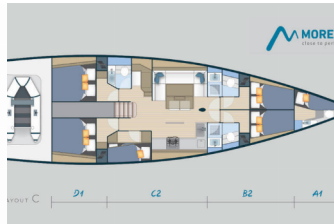

MORE 55

Eagle Ray - Black Edition (2019)

ORVAS D.O.O. • Leopolda Mandića 10 • 21204 Dugopolje • Croatia

Phone: +385 95 3444 111

E-mail: info@orvasyachting.com

Web: orvasyachting.com

DECK: Bimini top, Cockpit table, Cockpit/stern, outside shower, Dinghy, Electric anchor windlass, Gangway, Outboard engine, Sprayhood, Teak cockpit

ENTERTAINMENT: Radio CD player + USB

GALLEY: Coffee machine, Hot water

INTERIOR: Electric toilet

NAVIGATION: Autopilot, Bow thruster, GPS chart plotter, Log, Speed, Depth- echo sounder, Wind instrument/Anemometer

SAFETY: VHF radio

SAILS: Electric winch, Lazy bag, Lazy jacks, Spinnaker-device

YACHT ELECTRICS: Air Conditioning, Generator

Yacht Base	Trogir, Yachtclub Seget (Marina Baotić), Croatia
Yacht ID	1252
Yacht Brands	More Boats
Yacht Name	Eagle Ray – Black Edition
Production Year	2019
Length	55 Ft
Cabins	5 + 1
Berths	10 + 2 + 1
Max Persons	12
WC	3 + 1