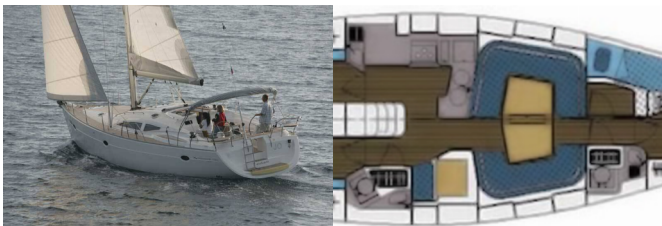

ELAN 434 IMPRESSION

Ippoliti (2010)

ORVAS D.O.O. • Leopolda Mandića 10 • 21204 Dugopolje • Croatia

Phone: +385 95 3444 111

E-mail: info@orvasyachting.com

Web: orvasyachting.com

Yacht Base	Athens, Alimos Marina, Greece
Yacht ID	1421
Yacht Brands	Elan Marine
Yacht Name	Ippoliti
Production Year	2010
Length	44 Ft
Cabins	4
Berths	8 + 2
Max Persons	10
WC	2

COMFORT: Cockpit cushions

DECK: Bathing platform, Bimini top, Cockpit table, Cockpit/stern, outside shower, Dinghy, Electric anchor windlass, Gangway, Outboard engine, Sprayhood, Swimming ladder

ENTERTAINMENT: CD player, MP3 Jack-Ipod, Outdoor speakers, Radio CD player

GALLEY: Gas bottles, Hot water, Kitchen utensils (Galley equipment, cutlery), Refrigerator, Stove

INTERIOR: Coolbox , Electric fans in cabins, Electric toilet

NAVIGATION: Autopilot, Bow thruster, Depthsounder, GPS, GPS chart plotter, List of lights, Nautical charts, Navigation (Nautical) charts and nautical guide , Navigation set, Pilot book, Speedometer (Speed log), Wind instrument/Anemometer, Windex

SAFETY: Emergency tiller, EPIRB-Distress radio beacons, GMDSS - Global Maritime Distress and Safety System, VHF radio

SAILS: Self tailing (manual) winch

YACHT ELECTRICS: 12V Socket, 220V socket, Battery charger , Inverter, Shore power cable, Solar panels