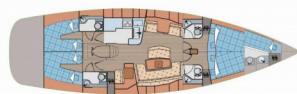

ORVAS D.O.O. • Leopolda Mandića 10 • 21204 Dugopolje • Croatia

Phone: +385 95 3444 111

E-mail: info@orvasyachting.com

Web: orvasyachting.com