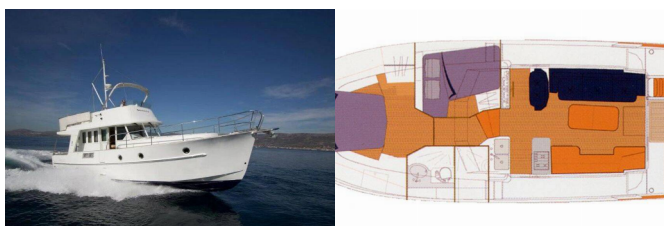

SWIFT TRAWLER 42

Skitnica (2005)

ORVAS D.O.O. • Leopolda Mandića 10 • 21204 Dugopolje • Croatia

Phone: +385 95 3444 111

E-mail: info@orvasyachting.com

Web: orvasyachting.com

Yacht Base	Marina Zadar (ex. Tankerkomerc), Croatia
Yacht ID	1500
Yacht Brands	Beneteau
Yacht Name	Skitnica
Production Year	2005
Length	44 Ft
Cabins	2
Berths	4 + 2
WC	2

COMFORT: Bed linen, Sundeck cushions

DECK: Anchor with chain, Bathing platform, Bilge pump – Mechanic, Cockpit table, Cockpit/stern, outside shower, Dinghy, Electric anchor windlass, Fenders, Flybridge, Fridge on flybridge, Gangway, Mooring ropes , Spare anchor (Reserve, Auxiliary anchor), Swimming ladder, Water hose