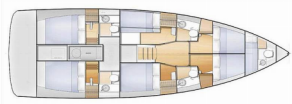

SUN LOFT 47

Linnea (2020)

ORVAS D.O.O. • Leopolda Mandića 10 • 21204 Dugopolje • Croatia

Phone: +385 95 3444 111

E-mail: orvas-yachting@orvas.hr

Web: orvasyachting.com

Yacht Base	BVI, Tortola, Nanny Cay Marina, British Virgin Islands
Yacht ID	1685
Yacht Brands	Jeanneau
Yacht Name	Linnea
Production Year	2020
Length	47 Ft
Cabins	6 + 1
Berths	12 + 1
Max Persons	14
WC	4 + 1

ADDITIONAL: Flag

COMFORT: Blankets, Cockpit cushions, Mattresses, Pillows, Sheets, Sun mattresses

DECK: Anchor with chain, Bilge pump – Mechanic, Bimini top, Boat hook, Bosun's chair (Safe seat) (boatswain's chair), Cockpit fridge, Cockpit grill, Cockpit table, Cockpit/stern, outside shower, Deck brush, Deck lights, Diesel filter, Dinghy with outboard engine, Fenders, Fuel funnel, Galley in cockpit, Gangway, Hot water in cockpit, Jerry cans for fuel, Plastic bucket, Round/globular fender, Spare anchor (Reserve, Auxiliary anchor), Sponge, Sprayhood, Swimming ladder, Water hose