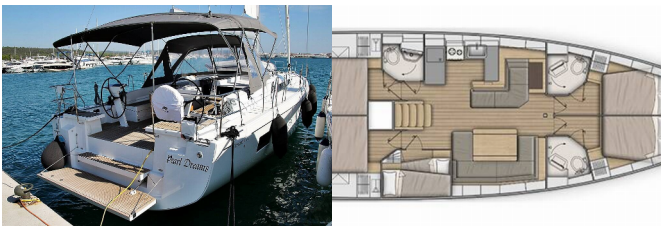

OCEANIS 51.1

Pearl Dreams (2020)

ORVAS D.O.O. • Leopolda Mandića 10 • 21204 Dugopolje • Croatia

Phone: +385 95 3444 111

E-mail: orvas-yachting@orvas.hr

Web: orvasyachting.com

DECK: Bimini top, Cockpit table, Cockpit/stern, outside shower, Dinghy, Electric anchor windlass, Sprayhood

ENTERTAINMENT: Radio CD mp3 player

GALLEY: Refrigerator

NAVIGATION: Autopilot, Bow thruster, GPS chart plotter – cockpit, Wind instrument/Anemometer

SAFETY: VHF radio

Yacht Base	Sukosan, D–Marin Dalmacija Marina, Croatia
Yacht ID	1842
Yacht Brands	Beneteau
Yacht Name	Pearl Dreams
Production Year	2020
Length	52 Ft
Cabins	5 + 1
Berths	10 + 2
WC	3