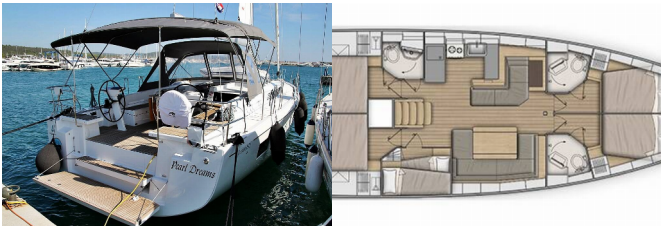

OCEANIS 51.1

Pearl Dreams (2020)

ORVAS D.O.O. • Leopolda Mandića 10 • 21204 Dugopolje • Croatia

Phone: +385 95 3444 111

E-mail: info@orvasyachting.com

Web: orvasyachting.com

DECK: Bimini top, Cockpit table, Cockpit/stern, outside shower, Dinghy, Electric anchor windlass, Sprayhood

ENTERTAINMENT: Radio CD mp3 player, TV

GALLEY: Refrigerator

NAVIGATION: Autopilot, Bow thruster, GPS chart plotter – cockpit, Wind instrument/Anemometer

SAFETY: VHF radio

Yacht Base	Sukosan, D–Marin Dalmacija Marina, Croatia
Yacht ID	1842
Yacht Brands	Beneteau
Yacht Name	Pearl Dreams
Production Year	2020
Length	52 Ft
Cabins	5 + 1
Berths	10 + 2
WC	3