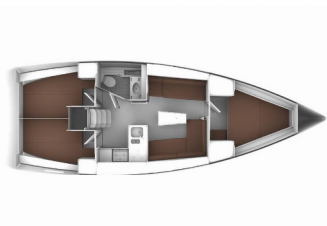

BAVARIA CRUISER 37

Kedi (2014)

ORVAS D.O.O. • Leopolda Mandića 10 • 21204 Dugopolje • Croatia

Phone: +385 95 3444 111

E-mail: info@orvasyachting.com

Web: orvasyachting.com

Yacht Base	Fethiye, Ece Saray Marina Resort, Turkey
Yacht ID	198
Yacht Brands	Bavaria
Yacht Name	Kedi
Production Year	2014
Length	37 Ft
Cabins	3
Berths	6
Max Persons	6
WC	1

COMFORT: Bed linen, Blankets, Cockpit cushions, Pillows

DECK: Anchor winch remote control, Anchor with chain, Bimini top, Cockpit table, Cockpit/stern, outside shower, Dinghy, Electric anchor windlass, Fenders, Gangway, Spare anchor (Reserve, Auxiliary anchor), Sprayhood, Teak cockpit

ENTERTAINMENT: Outdoor speakers, Radio CD player

GALLEY: Gas bottles, Gas cookers, Hot water, Kitchen utensils (Galley equipment, cutlery), Oven, Refrigerator

INTERIOR: Barometer, Clock

NAVIGATION: Autopilot, Bow thruster, Compass, Echosounder/Depthsounder, GPS chart plotter, GPS chart plotter – cockpit, Log, Navigation (Nautical) charts and nautical guide, Wind instrument/Anemometer, Windex

SAFETY: Black Water Tank, Distress flare box, Emergency tiller, Fire blanket, Fire extinguisher, First aid kit, Life belts (Safety harness), Life buoy + Flashing light, Liferaft, Search light, Self inflating life vest, Torch, VHF radio

YACHT ELECTRICS: Batteries, Battery charger, Bilge pump – Electric, Inverter, Shore connection 220 V