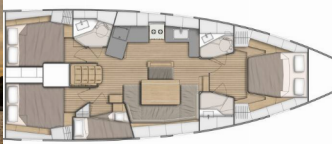

OCEANIS 46.1 - layout
4 CABINS & 2 HEADS

Yacht Base	Pula, ACI Marina Pomer, Croatia
Yacht ID	2050
Yacht Brands	Beneteau
Yacht Name	Nalu
Production Year	2020
Length	48 Ft
Cabins	4
Berths	8 + 2
Max Persons	10
WC	2

COMFORT: Bed linen, Cockpit cushions, Mosquito nets, Towels

DECK: Anchor chain counter, Bathing platform, Bilge pump – Mechanic, Bimini top, Boat hook, Bosun's chair (Safe seat) (boatswain's chair), Cockpit table, Cockpit/stern, outside shower, Davit, Dinghy, Electric anchor windlass, Fenders, Gangway, Outboard engine, Sprayhood, Teak seats in cockpit

ENTERTAINMENT: Fusion radio, Indoor speakers, Outdoor speakers, Stand up paddle (SUP) – FREE, TV, Wi-Fi Internet

GALLEY: Freezer, Gas bottles, Hot water, Ice box, Kitchen utensils (Galley equipment, cutlery), Oven, Refrigerator, Stove, Water pump

INTERIOR: Electric fans in cabins, LED interior lights

NAVIGATION: Autopilot, Binoculars, Bow thruster, Compass, GPS chart plotter – cockpit, Nautical charts, Pilot book, Wind instrument/Anemometer

SAFETY: Black Water Tank, Buoyant smoke signal, Distress signals, Fire axe, Fire extinguisher, First aid kit, Fog horn, Life belts (Safety harness), Life jackets, Lifteraft, VHF radio

SAILS: Electric halyard winch, Lazy bag, Lazy jacks

YACHT ELECTRICS: Battery charger, Bilge pump – Electric, Heating, Service batteries, Shore connection 220 V, Solar panels, USB sockets