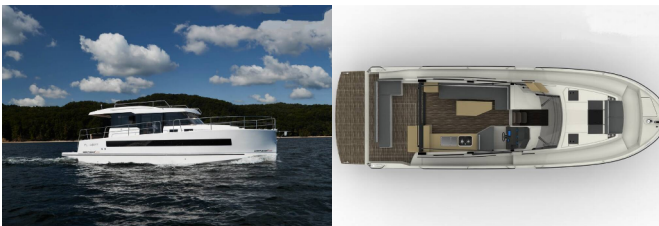

NORTHMAN 1200

Maya Bay 3 (2021)

ORVAS D.O.O. • Leopolda Mandića 10 • 21204 Dugopolje • Croatia

Phone: +385 95 3444 111

E-mail: info@orvasyachting.com

Web: orvasyachting.com

Yacht Base	Marina Kastela, Croatia
Yacht ID	2070
Yacht Brands	Northman
Yacht Name	Maya Bay 3
Production Year	2021
Length	38 Ft
Cabins	3
Berths	6 + 2
WC	2

COMFORT: Sun mattresses, Sunshades

DECK: Anchor with chain, Bathing platform, Bimini top, Cockpit fridge, Cockpit table, Cockpit/stern, outside shower, Dinghy with outboard engine, Electric anchor windlass, LED outdoor ambiance lights, Swimming ladder, Teak deck