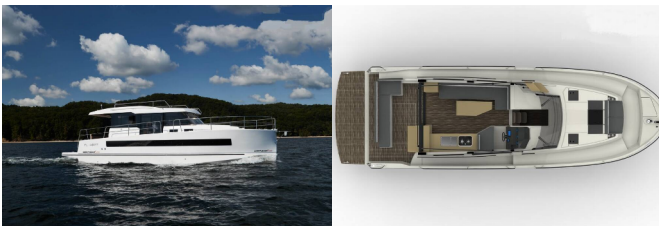

NORTHMAN 1200

Maya Bay 3 (2021)

ORVAS D.O.O. • Leopolda Mandića 10 • 21204 Dugopolje • Croatia

Phone: +385 95 3444 111

E-mail: orvas-yachting@orvas.hr

Web: orvasyachting.com

Yacht Base	Marina Kastela, Croatia
Yacht ID	2070
Yacht Brands	Northman
Yacht Name	Maya Bay 3
Production Year	2021
Length	38 Ft
Cabins	3
Berths	6 + 2
WC	2

COMFORT: Sun mattresses, Sunshades

DECK: Anchor with chain, Bathing platform, Bimini top, Cockpit fridge, Cockpit table, Cockpit/stern, outside shower, Dinghy with outboard engine, Electric anchor windlass, LED outdoor ambiance lights, Swimming ladder, Teak deck