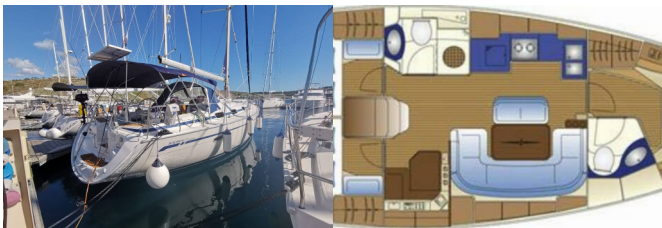

BAVARIA 42 CRUISER

Sea King (2006)

ORVAS D.O.O. • Leopolda Mandića 10 • 21204 Dugopolje • Croatia

Phone: +385 95 3444 111

E-mail: info@orvasyachting.com

Web: orvasyachting.com

Yacht Base	Marina Kremik, Primosten, Croatia
Yacht ID	22
Yacht Brands	Bavaria
Yacht Name	Sea King
Production Year	2006
Length	43 Ft
Cabins	3
Berths	6 + 2
Max Persons	8
WC	2

COMFORT: Bed linen, Cockpit cushions

DECK: Bilge pump – Mechanic, Bimini top, Cockpit table, Cockpit/stern, outside shower, Dinghy, Electric anchor windlass, Sprayhood

ENTERTAINMENT: Radio CD player

GALLEY: Gas bottles, Hot water, Oven, Refrigerator

SAILS: Self tailing (manual) winch

YACHT ELECTRICS: 12V Socket, Battery charger, Bilge pump – Electric, Converter 220V/12V, Inverter, Shore connection 220 V, Solar panels

PRICE AND AVAILABILITY

Bavaria 42 Cruiser Sea King (2006)