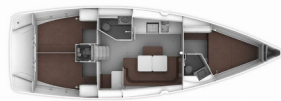

ORVAS D.O.O. • Leopolda Mandića 10 • 21204 Dugopolje • Croatia

Phone: +385 95 3444 111

E-mail: info@orvasyachting.com

Web: orvasyachting.com