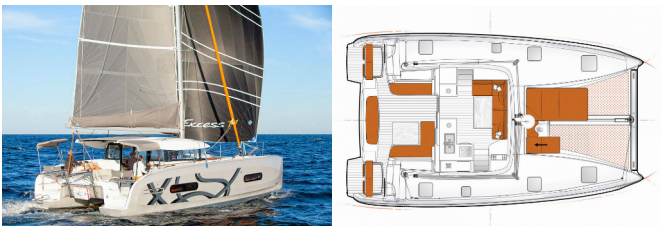

EXCESS 11

Panço (2021)

ORVAS D.O.O. • Leopolda Mandića 10 • 21204 Dugopolje • Croatia

Phone: +385 95 3444 111

E-mail: info@orvasyachting.com

Web: orvasyachting.com

Yacht Base	Fethiye, Lykia Yacht Club, Turkey
Yacht ID	2475
Yacht Brands	Excess
Yacht Name	Panço
Production Year	2021
Length	37 Ft
Cabins	4 + 2
Berths	8 + 2
WC	2 + 1

INTERIOR: Electric fans

NAVIGATION: AIS, Autopilot, GPS chart plotter – cockpit, Nautical charts, Pilot book, Tridata

SAFETY: Search light, Set of tools, VHF radio

SAILS: Electric primary winch, Lazy bag