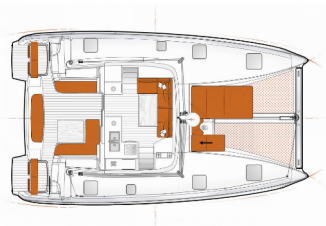

EXCESS 11

Panço (2021)

ORVAS D.O.O. • Leopolda Mandića 10 • 21204 Dugopolje • Croatia

Phone: +385 95 3444 111

E-mail: info@orvasyachting.com

Web: orvasyachting.com

Yacht Base	Fethiye, Lykia Yacht Club, Turkey
Yacht ID	2475
Yacht Brands	Excess
Yacht Name	Panço
Production Year	2021
Length	37 Ft
Cabins	4 + 2
Berths	8 + 2
WC	2 + 1

INTERIOR: Electric fans

NAVIGATION: AIS, Autopilot, GPS chart plotter – cockpit, Nautical charts, Pilot book, Tridata

SAFETY: Search light, Set of tools, VHF radio

SAILS: Electric primary winch, Lazy bag