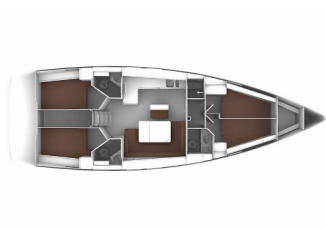

BAVARIA CRUISER 46

MH 47 (2015)

ORVAS D.O.O. • Leopolda Mandića 10 • 21204 Dugopolje • Croatia

Phone: +385 95 3444 111

E-mail: info@orvasyachting.com

Web: orvasyachting.com

Yacht Base	Marina Hramina, Murter, Croatia
Yacht ID	250
Yacht Brands	Bavaria
Yacht Name	MH 47
Production Year	2015
Length	47 Ft
Cabins	4
Berths	8 + 1
Max Persons	9
WC	3

COMFORT: Bed linen, Blankets, Pillows, Towels

DECK: Anchor with chain, Bathing platform, Bilge pump - Mechanic, Bimini top, Boat hook, Bosun's chair (Safe seat) (boatswain's chair), Cockpit table, Cockpit/stern, outside shower, Deck brush, Dinghy, Electric anchor windlass, Fenders, Fuel funnel, Gangway, Impeller, Jerry cans for diesel, Main Deck Compass, Mooring ropes , Plastic bucket, Reserve motor oil, Sprayhood, Swimming ladder, Teak cockpit, Water hose, Winch handles

ENTERTAINMENT: DVD player, LCD TV, Radio CD player

GALLEY: Gas bottles, Gas cookers, Hot water, Kitchen utensils (Galley equipment, cutlery), Oven, Refrigerator, Sink, Water pump

INTERIOR: Barometer, Thermometer, Toilet paper

NAVIGATION: Autopilot, Binoculars, Bow thruster, GPS chart plotter, Hand bearing compass, Log, Speed, Depth- echo sounder, Navigation (Nautical) charts and nautical guide , Navigation set, Pilot book, Wind instrument/Anemometer

SAFETY: Distress signals, Emergency tiller, Fire extinguisher , First aid kit , Fog horn, Life belts (Safety harness), Life buoy + Flashing light, Life jackets, Oars (Paddles), Search light, Set of tools , Spare parts, Torch, VHF radio

YACHT ELECTRICS: Batteries, Battery charger , Bilge pump - Electric, Heating, Plug 220V, 12 V, Pump, Shore connection 220 V, Start battery