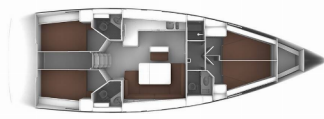

ORVAS D.O.O. • Leopolda Mandića 10 • 21204 Dugopolje • Croatia

Phone: +385 95 3444 111

E-mail: info@orvasyachting.com

Web: orvasyachting.com