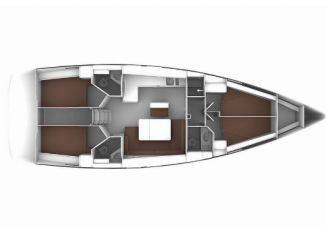

BAVARIA CRUISER 46

MH 49 (2015)

ORVAS D.O.O. • Leopolda Mandića 10 • 21204 Dugopolje • Croatia

Phone: +385 95 3444 111

E-mail: info@orvasyachting.com

Web: orvasyachting.com

Yacht Base	Marina Hramina, Murter, Croatia
Yacht ID	252
Yacht Brands	Bavaria
Yacht Name	MH 49
Production Year	2015
Length	47 Ft
Cabins	4
Berths	8 + 1
Max Persons	9
WC	3

COMFORT: Bed linen, Blankets, Pillows, Towels

DECK: Anchor with chain, Bathing platform, Bilge pump - Mechanic, Bimini top, Boat hook, Bosun's chair (Safe seat) (boatswain's chair), Cockpit table, Cockpit/stern, outside shower, Deck brush, Dinghy, Electric anchor windlass, Fenders, Fuel funnel, Gangway, Impeller, Jerry cans for diesel, Main Deck Compass, Mooring ropes , Plastic bucket, Reserve motor oil, Sprayhood, Swimming ladder, Teak cockpit, Water hose, Winch handles

ENTERTAINMENT: DVD player, LCD TV, Radio CD player

GALLEY: Gas bottles, Gas cookers, Hot water, Kitchen utensils (Galley equipment, cutlery), Oven, Refrigerator, Sink, Water pump

INTERIOR: Barometer, Thermometer, Toilet paper

NAVIGATION: Autopilot, Binoculars, Bow thruster, GPS chart plotter, Hand bearing compass, Log, Speed, Depth- echo sounder, Navigation (Nautical) charts and nautical guide , Navigation set, Pilot book, Wind instrument/Anemometer

SAFETY: Distress signals, Emergency tiller, Fire extinguisher , First aid kit , Fog horn, Life belts (Safety harness), Life buoy + Flashing light, Life jackets, Oars (Paddles), Search light, Set of tools , Spare parts, Torch, VHF radio

YACHT ELECTRICS: Batteries, Battery charger , Bilge pump - Electric, Heating, Plug 220V, 12 V, Pump, Shore connection 220 V, Start battery