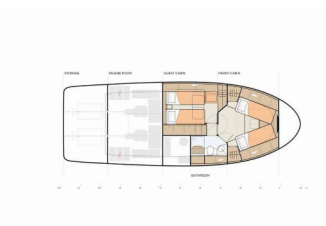

GREENLINE 40

Lady Elma (2022)

ORVAS D.O.O. • Leopolda Mandića 10 • 21204 Dugopolje • Croatia

Phone: +385 95 3444 111

E-mail: info@orvasyachting.com

Web: orvasyachting.com

Yacht Base	Marina Kornati, Biograd, Croatia
Yacht ID	2542
Yacht Brands	Greenline
Yacht Name	Lady Elma
Production Year	2022
Length	39 Ft
Cabins	2
Berths	4 + 2
Max Persons	6
WC	1

COMFORT: Cockpit cushions, Sundeck cushions

DECK: Anchor with chain, Bathing platform, Cockpit table, Cockpit/stern, outside shower, Dinghy, Electric anchor windlass, Fenders, Main anchor, Main Deck Compass, Mooring ropes, Sea/Storm drogue anchor, Sun roof, Swimming ladder, Teak cockpit, Teak seats in cockpit