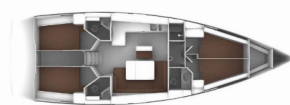

BAVARIA CRUISER 46

MH 56 (2015)

ORVAS D.O.O. • Leopolda Mandića 10 • 21204 Dugopolje • Croatia

Phone: +385 95 3444 111

E-mail: info@orvasyachting.com

Web: orvasyachting.com

Yacht Base	Marina Hramina, Murter, Croatia
Yacht ID	258
Yacht Brands	Bavaria
Yacht Name	MH 56
Production Year	2015
Length	47 Ft
Cabins	4
Berths	8 + 1
Max Persons	9
WC	3