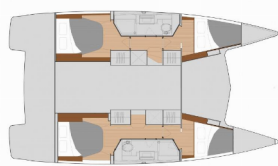

ORVAS D.O.O. • Leopolda Mandića 10 • 21204 Dugopolje • Croatia

Phone: +385 95 3444 111

E-mail: info@orvasyachting.com

Web: orvasyachting.com