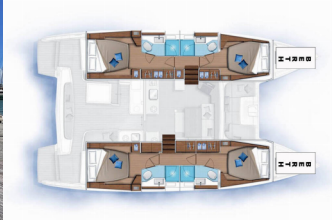

LAGOON 46

Kerry Lee (2022)

ORVAS D.O.O. • Leopolda Mandića 10 • 21204 Dugopolje • Croatia

Phone: +385 95 3444 111

E-mail: orvas-yachting@orvas.hr

Web: orvasyachting.com

Yacht Base	BVI, Tortola, Nanny Cay Marina, British Virgin Islands
Yacht ID	2689
Yacht Brands	Lagoon
Yacht Name	Kerry Lee
Production Year	2022
Length	46 Ft
Cabins	4 + 2
Berths	8 + 2 + 2
Max Persons	12
WC	4

ADDITIONAL: Flag

COMFORT: Blankets, Cockpit cushions, Pillows

DECK: Anchor with chain, Bilge pump – Mechanic, Bimini top, Boat hook, Bosun's chair (Safe seat) (boatswain's chair), Cockpit table, Cockpit/stern, outside shower, Deck brush, Deck lights, Dinghy with outboard engine, Electric anchor windlass, Fenders, Flybridge, Gangway, Grill/Barbecue/Plancha, Jerry cans for fuel, Mooring Cleats, Mooring ropes , Round/globular fender, Spare anchor (Reserve, Auxiliary anchor), Sponge, Spring cleats, Swimming ladder, Teak cockpit, Water hose, Winch handles