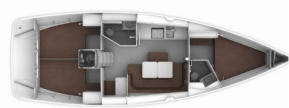

ORVAS D.O.O. • Leopolda Mandića 10 • 21204 Dugopolje • Croatia

Phone: +385 95 3444 111

E-mail: info@orvasyachting.com

Web: orvasyachting.com