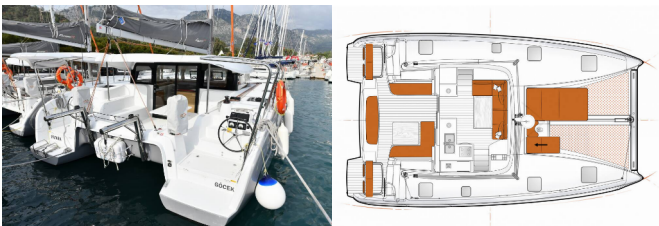

EXCESS 11

Patara (2022)

ORVAS D.O.O. • Leopolda Mandića 10 • 21204 Dugopolje • Croatia

Phone: +385 95 3444 111

E-mail: info@orvasyachting.com

Web: orvasyachting.com

Yacht Base	Fethiye, Lykia Yacht Club, Turkey
Yacht ID	2887
Yacht Brands	Excess
Yacht Name	Patara
Production Year	2022
Length	37 Ft
Cabins	4 + 2
Berths	8 + 2
WC	2 + 1

INTERIOR: Electric fans

NAVIGATION: AIS, Autopilot, GPS chart plotter – cockpit, Nautical charts, Pilot book, Tridata

SAFETY: Search light, Set of tools, VHF radio

SAILS: Electric primary winch, Lazy bag