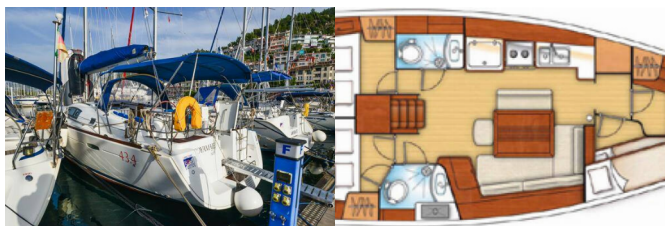

OCEANIS 43

Soyamaje (2008)

ORVAS D.O.O. • Leopolda Mandića 10 • 21204 Dugopolje • Croatia

Phone: +385 95 3444 111

E-mail: info@orvasyachting.com

Web: orvasyachting.com

Yacht Base	Fethiye, Ece Saray Marina Resort, Turkey
Yacht ID	290
Yacht Brands	Beneteau
Yacht Name	Soyamaje
Production Year	2008
Length	43 Ft
Cabins	4
Berths	8
WC	2

COMFORT: Bed linen, Blankets, Cockpit cushions, Pillows

DECK: Anchor winch remote control, Anchor with chain, Bimini top, Cockpit table, Cockpit/stern, outside shower, Dinghy, Electric anchor windlass, Fenders, Gangway, Spare anchor (Reserve, Auxiliary anchor), Sprayhood