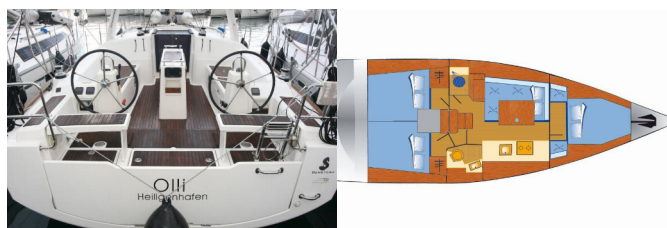

OCEANIS 38

Olli (2014)

ORVAS D.O.O. • Leopolda Mandića 10 • 21204 Dugopolje • Croatia

Phone: +385 95 3444 111

E-mail: info@orvasyachting.com

Web: orvasyachting.com

Yacht Base	Marina Tehnomont Veruda, Pula, Croatia
Yacht ID	291
Yacht Brands	Beneteau
Yacht Name	Olli
Production Year	2014
Length	38 Ft
Cabins	3
Berths	6 + 2
Max Persons	8
WC	1

COMFORT: Blankets, Cockpit cushions, Pillows

DECK: Bathing platform, Bilge pump – Mechanic, Bimini top, Boat hook, Cockpit table, Cockpit/stern, outside shower, Electric anchor windlass, Fenders, Gangway, Main anchor, Mooring ropes , Round/globular fender, Spare anchor (Reserve, Auxiliary anchor), Sprayhood, Swimming ladder, Teak cockpit, Water hose, Winch handles

ENTERTAINMENT: Outdoor speakers, Radio CD/MP3 player, AUX input, TV, Wi-Fi Internet

GALLEY: Gas bottles, Gas cookers, Hot water, Kitchen utensils (Galley equipment, cutlery), Oven, Refrigerator

INTERIOR: Barometer, Clock, Electric toilet, Lowerable salon table, Safe

NAVIGATION: AIS, Autopilot, Binoculars, Bow thruster, Compass, GPS chart plotter – cockpit, Hand bearing compass, Harbour guides, Navigation (Nautical) charts and nautical guide , Navigation set, Tridata, Wind instrument/Anemometer

SAFETY: Automatic Inflatable Life Jacket, Black Water Tank, Fire extinguisher , First aid kit , Flashlight, Fog horn, Life belts (Safety harness), Life buoy + Flashing light, Life jackets, Liferaft , Oars (Paddles), Repair kit, Signal rockets and torches , VHF radio

YACHT ELECTRICS: 12V Socket, Batteries, Battery charger , Bilge pump – Electric, Converter 220V/12V, Heating, Inverter, Pump, Service batteries, Shore connection 220 V, Shore power cable