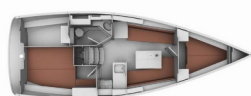

BAVARIA CRUISER 32

Sax (2014)

ORVAS D.O.O. • Leopolda Mandića 10 • 21204 Dugopolje • Croatia

Phone: +385 95 3444 111

E-mail: info@orvasyachting.com

Web: orvasyachting.com

Yacht Base	ACI Marina Trogir, Croatia
Yacht ID	31
Yacht Brands	Bavaria
Yacht Name	Sax
Production Year	2014
Length	33 Ft
Cabins	2
Berths	4 + 2
Max Persons	6
WC	1