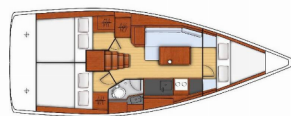

ORVAS D.O.O. • Leopolda Mandića 10 • 21204 Dugopolje • Croatia

Phone: +385 95 3444 111

E-mail: info@orvasyachting.com

Web: orvasyachting.com