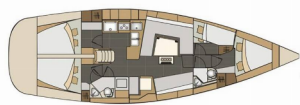

ORVAS D.O.O. • Leopolda Mandića 10 • 21204 Dugopolje • Croatia

Phone: +385 95 3444 111

E-mail: info@orvasyachting.com

Web: orvasyachting.com