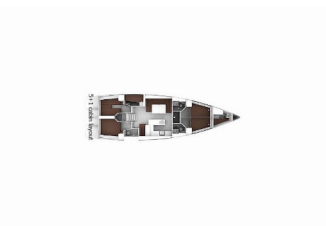

BAVARIA CRUISER 56

Baby Blue 2 (2015)

ORVAS D.O.O. • Leopolda Mandića 10 • 21204 Dugopolje • Croatia

Phone: +385 95 3444 111

E-mail: info@orvasyachting.com

Web: orvasyachting.com

Yacht Base	ACI Marina Split, Croatia
Yacht ID	319
Yacht Brands	Bavaria
Yacht Name	Baby Blue 2
Production Year	2015
Length	55 Ft
Cabins	5 + 1
Berths	10 + 1 + 1
Max Persons	12
WC	3 + 1

COMFORT: Bed linen, Cockpit cushions, Towels

DECK: Bathing platform, Bilge pump – Mechanic, Bimini top, Cockpit table, Cockpit/stern, outside shower, Dinghy, Electric anchor windlass, Fenders, Gangway, Main Deck Compass, Sprayhood, Swimming ladder