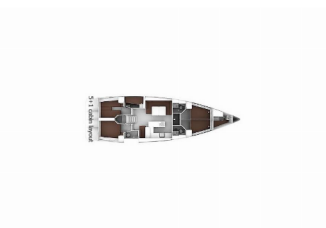

BAVARIA CRUISER 56

Baby Blue 2 (2015)

ORVAS D.O.O. • Leopolda Mandića 10 • 21204 Dugopolje • Croatia

Phone: +385 95 3444 111

E-mail: info@orvasyachting.com

Web: orvasyachting.com

Yacht Base	ACI Marina Split, Croatia
Yacht ID	319
Yacht Brands	Bavaria
Yacht Name	Baby Blue 2
Production Year	2015
Length	55 Ft
Cabins	5 + 1
Berths	10 + 1 + 1
Max Persons	12
WC	3 + 1

COMFORT: Bed linen, Cockpit cushions, Towels

DECK: Bathing platform, Bilge pump – Mechanic, Bimini top, Cockpit table, Cockpit/stern, outside shower, Dinghy, Electric anchor windlass, Fenders, Gangway, Main Deck Compass, Sprayhood, Swimming ladder