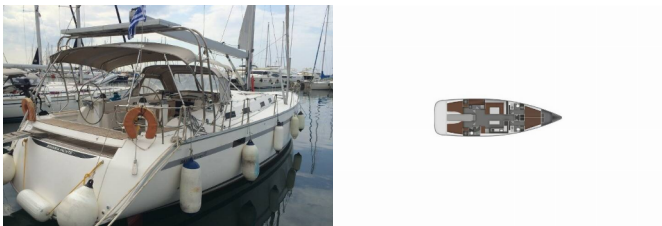

# BAVARIA CRUISER 55

Little Secret (2010)

ORVAS D.O.O. • Leopolda Mandića 10 • 21204 Dugopolje • Croatia

Phone: +385 95 3444 111

E-mail: info@orvasyachting.com

Web: orvasyachting.com

**DECK:** Bimini top, Dinghy, Electric anchor windlass, Outboard engine, Sprayhood

**ENTERTAINMENT:** Radio CD player

**GALLEY:** Additional fridge, Mini bar + own fridge

**INTERIOR:** Convertible table in salon, Electric fans in cabins, Electric toilet

**NAVIGATION:** Autopilot, Bow thruster, GPS chart plotter, Log, Speed, Depth- echo sounder, Wind instrument/Anemometer

**YACHT ELECTRICS:** Batteries, Shore connection 220 V, Solar panels

<b>Yacht Base</b>	Athens, Alimos Marina, Greece
<b>Yacht ID</b>	327
<b>Yacht Brands</b>	Bavaria
<b>Yacht Name</b>	Little Secret
<b>Production Year</b>	2010
<b>Length</b>	55 Ft
<b>Cabins</b>	5
<b>Berths</b>	10
<b>Max Persons</b>	10
<b>WC</b>	3