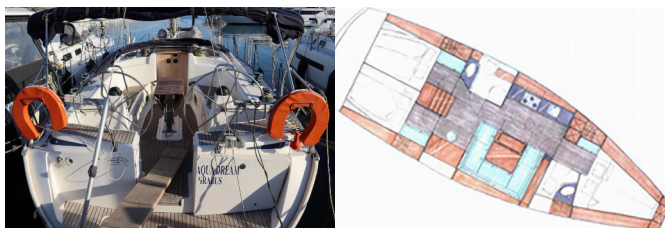

BAVARIA 43 CRUISER

ECONOMY (2009)

ORVAS D.O.O. • Leopolda Mandića 10 • 21204 Dugopolje • Croatia

Phone: +385 95 3444 111

E-mail: info@orvasyachting.com

Web: orvasyachting.com

Yacht Base	Athens, Alimos Marina, Greece
Yacht ID	3375
Yacht Brands	Bavaria
Yacht Name	ECONOMY
Production Year	2009
Length	43 Ft
Cabins	3
Berths	6 + 1
Max Persons	7
WC	2

COMFORT: Cockpit cushions

DECK: Anchor, Bimini top, Cockpit/stern, outside shower, Deck brush, Dinghy, Electric anchor windlass, Fenders, Folding cockpit table, Plastic bucket, Sprayhood

ENTERTAINMENT: Fusion radio, Outdoor speakers, USB

GALLEY: Hot water, Kitchen utensils (Galley equipment, cutlery), Oven, Refrigerator, Stove

INTERIOR: Inside shower

NAVIGATION: Autopilot, Compass, GPS, GPS chart plotter, GPS chart plotter – cockpit, Logge/Lot/Speed, Nautical charts, Navigation set, Wind instrument/Anemometer

SAFETY: Black Water Tank, Fire extinguisher , First aid kit , Flashlight, Safety equipment, Set of tools , VHF radio