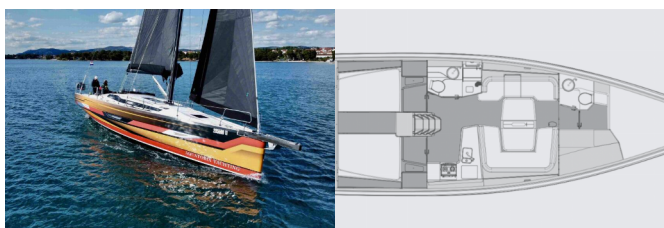

# ELAN E6

Iron Man (2024)

ORVAS D.O.O. • Leopolda Mandića 10 • 21204 Dugopolje • Croatia

Phone: +385 95 3444 111

E-mail: orvas-yachting@orvas.hr

Web: orvasyachting.com

<b>Yacht Base</b>	Marina Pirovac, Croatia
<b>Yacht ID</b>	3503
<b>Yacht Brands</b>	Elan Marine
<b>Yacht Name</b>	Iron Man
<b>Production Year</b>	2024
<b>Length</b>	50 Ft
<b>Cabins</b>	4
<b>Berths</b>	8 + 2
<b>WC</b>	2

**COMFORT:** Cockpit cushions

**DECK:** Anchor with chain, Bathing platform, Bimini top, Bow sail locker, Cockpit/stern, outside shower, Deck lights, Electric anchor windlass, Mooring Cleats, Set for steerman (helmsman's chair), Sprayhood, Winch handles