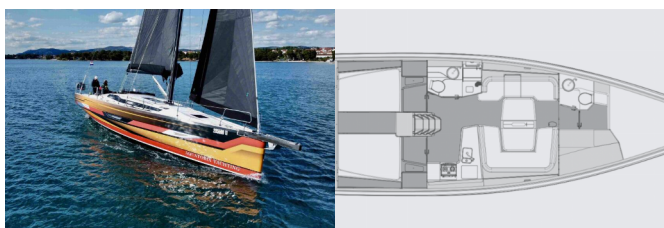

ELAN E6

Iron Man (2024)

ORVAS D.O.O. • Leopolda Mandića 10 • 21204 Dugopolje • Croatia

Phone: +385 95 3444 111

E-mail: orvas-yachting@orvas.hr

Web: orvasyachting.com

Yacht Base	Marina Pirovac, Croatia
Yacht ID	3503
Yacht Brands	Elan Marine
Yacht Name	Iron Man
Production Year	2024
Length	50 Ft
Cabins	4
Berths	8 + 2
WC	2

COMFORT: Cockpit cushions

DECK: Anchor with chain, Bathing platform, Bimini top, Bow sail locker, Cockpit/stern, outside shower, Deck lights, Electric anchor windlass, Mooring Cleats, Set for steerman (helmsman's chair), Sprayhood, Winch handles