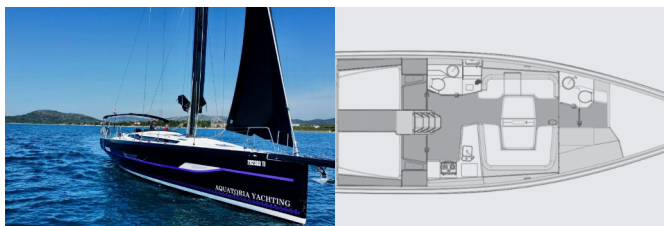

# ELAN E6

Black Panther (2023)

ORVAS D.O.O. • Leopolda Mandića 10 • 21204 Dugopolje • Croatia

Phone: +385 95 3444 111

E-mail: orvas-yachting@orvas.hr

Web: orvasyachting.com

<b>Yacht Base</b>	Marina Pirovac, Croatia
<b>Yacht ID</b>	3505
<b>Yacht Brands</b>	Elan Marine
<b>Yacht Name</b>	Black Panther
<b>Production Year</b>	2023
<b>Length</b>	50 Ft
<b>Cabins</b>	4
<b>Berths</b>	8 + 2
<b>WC</b>	2

**COMFORT:** Cockpit cushions

**DECK:** Anchor with chain, Bathing platform, Bimini top, Bow sail locker, Cockpit/stern, outside shower, Deck lights, Electric anchor windlass, Mooring Cleats, Set for steerman (helmsman's chair), Sprayhood, Winch handles