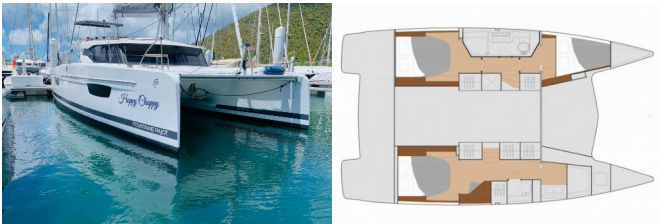

FOUNTAIN PAJOT ISLA 40

Hoppy Choppy (2022)

ORVAS D.O.O. • Leopolda Mandića 10 • 21204 Dugopolje • Croatia

Phone: +385 95 3444 111

E-mail: info@orvasyachting.com

Web: orvasyachting.com

DECK: Dinghy with outboard engine, Electric anchor windlass, Grill/Barbecue/Plancha

ENTERTAINMENT: Radio, TV

GALLEY: Ice maker, Kitchen utensils (Galley equipment, cutlery), Microwave, Oven, Refrigerator, Stove

INTERIOR: Electric toilet

NAVIGATION: Autopilot, GPS chart plotter, Wind/speed/depth instruments

SAFETY: Black Water Tank, VHF radio

SAILS: Electric winch, Lazy bag, Lazy jacks

YACHT ELECTRICS: Air Conditioning, Generator, Inverter, USB sockets, Watermaker - desalinator

Yacht Base BVI, Tortola, Nanny Cay Marina, British Virgin Islands

Yacht ID 3684

Yacht Brands Fountaine Pajot

Yacht Name Hoppy Choppy

Production Year 2022

Length 39 Ft

Cabins 3

Berths 6

Max Persons 6

WC 2