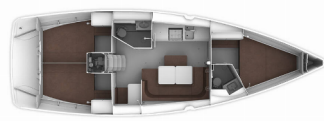

ORVAS D.O.O. • Leopolda Mandića 10 • 21204 Dugopolje • Croatia

Phone: +385 95 3444 111

E-mail: info@orvasyachting.com

Web: orvasyachting.com