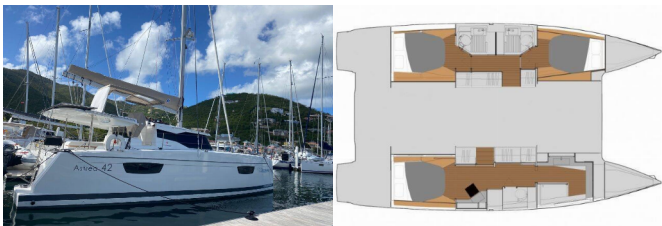

FOUNTAIN PAJOT ASTREA 42 MAESTRO

Serene Blue (2021)

ORVAS D.O.O. • Leopolda Mandića 10 • 21204 Dugopolje • Croatia

Phone: +385 95 3444 111

E-mail: info@orvasyachting.com

Web: orvasyachting.com

Yacht Base	BVI, Tortola, Nanny Cay Marina, British Virgin Islands
Yacht ID	3691
Yacht Brands	Fountaine Pajot
Yacht Name	Serene Blue
Production Year	2021
Length	41 Ft
Cabins	3
Berths	6
Max Persons	6
WC	3

COMFORT: Sundeck cushions

DECK: Bathing platform, Cockpit fridge, Dinghy with outboard engine, Electric anchor windlass, Grill/Barbecue/Plancha

ENTERTAINMENT: Radio, TV, Underwater lights

GALLEY: Ice maker, Kitchen utensils (Galley equipment, cutlery), Microwave, Oven, Refrigerator, Stove

INTERIOR: Electric toilet

NAVIGATION: Autopilot, GPS chart plotter, Wind/speed/depth instruments

SAFETY: Black Water Tank, VHF radio

SAILS: Electric winch, Lazy bag, Lazy jacks

YACHT ELECTRICS: Air Conditioning, Generator, Inverter, USB sockets, Watermaker - desalinator