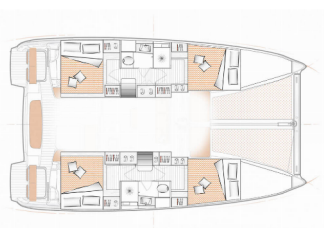

EXCESS 11

Lady Ellen - 1809/2024 (2023)

ORVAS D.O.O. • Leopolda Mandića 10 • 21204 Dugopolje • Croatia

Phone: +385 95 3444 111

E-mail: info@orvasyachting.com

Web: orvasyachting.com

Yacht Base	Palma De Mallorca, Marina Naviera Balear, Spain
Yacht ID	3693
Yacht Brands	Excess
Yacht Name	Lady Ellen – 1809/2024
Production Year	2023
Length	37 Ft
Cabins	4
Berths	8 + 2
Max Persons	10
WC	2

COMFORT: Blankets, Towels

DECK: Anchor, Bimini top, Boat hook, Bosun's chair (Safe seat) (boatswain's chair), Davit, Dinghy with outboard engine, Jerry cans for fuel, Ropes, Water hose

ENTERTAINMENT: Fins, Hi-Fi system, Mask and snorkel, Wi-Fi Internet