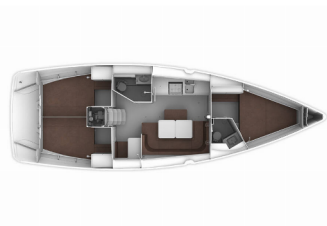

BAVARIA CRUISER 41

MH 59 (2016)

ORVAS D.O.O. • Leopolda Mandića 10 • 21204 Dugopolje • Croatia

Phone: +385 95 3444 111

E-mail: info@orvasyachting.com

Web: orvasyachting.com

Yacht Base	Marina Hramina, Murter, Croatia
Yacht ID	370
Yacht Brands	Bavaria
Yacht Name	MH 59
Production Year	2016
Length	41 Ft
Cabins	3
Berths	6 + 1
Max Persons	7
WC	2

COMFORT: Bed linen, Blankets, Pillows, Towels

DECK: Anchor with chain, Bathing platform, Bilge pump - Mechanic, Bimini top, Boat hook, Bosun's chair (Safe seat) (boatswain's chair), Cockpit table, Cockpit/stern, outside shower, Deck brush, Dinghy, Electric anchor windlass, Fenders, Fuel funnel, Gangway, Impeller, Jerry cans for diesel, Main Deck Compass, Mooring ropes , Plastic bucket, Reserve motor oil, Sprayhood, Swimming ladder, Teak cockpit, Water hose, Winch handles

ENTERTAINMENT: DVD player, LCD TV, Radio CD player

GALLEY: Gas bottles, Gas cookers, Hot water, Kitchen utensils (Galley equipment, cutlery), Oven, Refrigerator, Sink, Water pump

INTERIOR: Barometer, Thermometer, Toilet paper

NAVIGATION: Autopilot, Binoculars, Bow thruster, GPS chart plotter, Hand bearing compass, Log, Speed, Depth- echo sounder, Navigation (Nautical) charts and nautical guide , Navigation set, Pilot book, Wind instrument/Anemometer

SAFETY: Distress signals, Emergency tiller, Fire extinguisher , First aid kit , Fog horn, Life belts (Safety harness), Life buoy + Flashing light, Life jackets, Oars (Paddles), Search light, Set of tools , Spare parts, Torch, VHF radio

YACHT ELECTRICS: Batteries, Battery charger , Bilge pump - Electric, Heating, Plug 220V, 12 V, Pump, Shore connection 220 V, Start battery