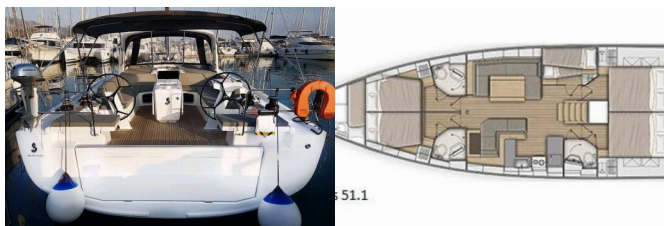

OCEANIS 51.1

One Piece (2018)

ORVAS D.O.O. • Leopolda Mandića 10 • 21204 Dugopolje • Croatia

Phone: +385 95 3444 111

E-mail: orvas-yachting@orvas.hr

Web: orvasyachting.com

DECK: Cockpit table, Cockpit/stern, outside shower, Dinghy with outboard engine, Teak deck

ENTERTAINMENT: TV, Underwater lights

GALLEY: Freezer, NESPRESSO coffee machine, Refrigerator

INTERIOR: Electric toilet

NAVIGATION: Autopilot, Bow thruster, GPS chart plotter - cockpit, Wind/speed/depth instruments

SAFETY: VHF radio

SAILS: Winch

YACHT ELECTRICS: Air Conditioning, Generator, Solar panels

Yacht Base	Athens, Alimos Marina, Greece
Yacht ID	3705
Yacht Brands	Beneteau
Yacht Name	One Piece
Production Year	2018
Length	52 Ft
Cabins	5 + 1
Berths	10 + 2
WC	3 + 1