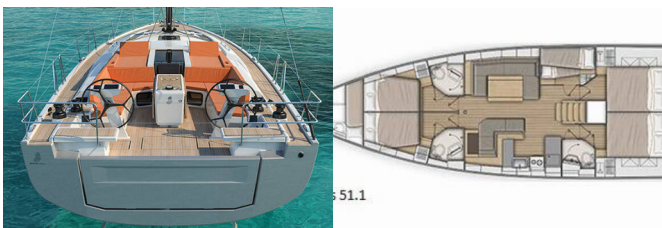

OCEANIS 51.1

One Piece (2018)

ORVAS D.O.O. • Leopolda Mandića 10 • 21204 Dugopolje • Croatia

Phone: +385 95 3444 111

E-mail: info@orvasyachting.com

Web: orvasyachting.com

Yacht Base	Athens, Alimos Marina, Greece
Yacht ID	3705
Yacht Brands	Beneteau
Yacht Name	One Piece
Production Year	2018
Length	52 Ft
Cabins	5 + 1
Berths	10 + 2
WC	3 + 1

DECK: Cockpit table, Cockpit/stern, outside shower, Dinghy with outboard engine, Teak deck

ENTERTAINMENT: Outdoor speakers, Radio CD player, TV, Underwater lights

GALLEY: Freezer, NESPRESSO coffee machine, Refrigerator

INTERIOR: Electric toilet

NAVIGATION: Autopilot, Bow thruster, GPS chart plotter - cockpit, Wind/speed/depth instruments

SAFETY: VHF radio

SAILS: Winch

YACHT ELECTRICS: Air Conditioning, Batteries, Generator, Solar panels