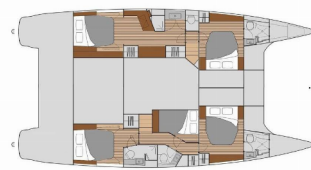

ORVAS D.O.O. • Leopolda Mandića 10 • 21204 Dugopolje • Croatia

Phone: +385 95 3444 111

E-mail: info@orvasyachting.com

Web: orvasyachting.com