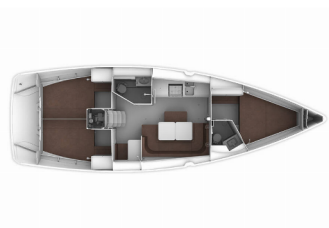

BAVARIA CRUISER 41

MH 62 (2016)

ORVAS D.O.O. • Leopolda Mandića 10 • 21204 Dugopolje • Croatia

Phone: +385 95 3444 111

E-mail: info@orvasyachting.com

Web: orvasyachting.com

Yacht Base	Marina Hramina, Murter, Croatia
Yacht ID	373
Yacht Brands	Bavaria
Yacht Name	MH 62
Production Year	2016
Length	41 Ft
Cabins	3
Berths	6 + 1
Max Persons	7
WC	2

COMFORT: Bed linen, Blankets, Pillows, Towels

DECK: Anchor with chain, Bathing platform, Bilge pump - Mechanic, Bimini top, Boat hook, Bosun's chair (Safe seat) (boatswain's chair), Cockpit table, Cockpit/stern, outside shower, Deck brush, Dinghy, Electric anchor windlass, Fenders, Fuel funnel, Gangway, Impeller, Jerry cans for diesel, Main Deck Compass, Mooring ropes , Plastic bucket, Reserve motor oil, Sprayhood, Swimming ladder, Teak cockpit, Water hose, Winch handles

ENTERTAINMENT: DVD player, LCD TV, Radio CD player

GALLEY: Gas bottles, Gas cookers, Hot water, Kitchen utensils (Galley equipment, cutlery), Oven, Refrigerator, Sink, Water pump

INTERIOR: Barometer, Thermometer, Toilet paper

NAVIGATION: Autopilot, Binoculars, Bow thruster, GPS chart plotter, Hand bearing compass, Log, Speed, Depth- echo sounder, Navigation (Nautical) charts and nautical guide , Navigation set, Pilot book, Wind instrument/Anemometer

SAFETY: Distress signals, Emergency tiller, Fire extinguisher , First aid kit , Fog horn, Life belts (Safety harness), Life buoy + Flashing light, Life jackets, Oars (Paddles), Search light, Set of tools , Spare parts, Torch, VHF radio

YACHT ELECTRICS: Batteries, Battery charger , Bilge pump - Electric, Heating, Plug 220V, 12 V, Pump, Shore connection 220 V, Start battery