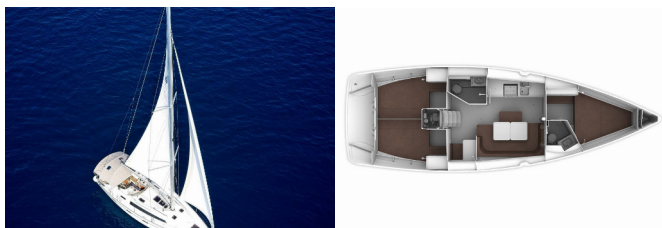

BAVARIA CRUISER 41

MH 64 (2016)

ORVAS D.O.O. • Leopolda Mandića 10 • 21204 Dugopolje • Croatia

Phone: +385 95 3444 111

E-mail: info@orvasyachting.com

Web: orvasyachting.com

Yacht Base	Marina Hramina, Murter, Croatia
Yacht ID	375
Yacht Brands	Bavaria
Yacht Name	MH 64
Production Year	2016
Length	41 Ft
Cabins	3
Berths	6 + 1
Max Persons	7
WC	2

COMFORT: Bed linen, Blankets, Pillows, Towels

DECK: Anchor with chain, Bathing platform, Bilge pump - Mechanic, Bimini top, Boat hook, Bosun's chair (Safe seat) (boatswain's chair), Cockpit table, Cockpit/stern, outside shower, Deck brush, Dinghy, Electric anchor windlass, Fenders, Fuel funnel, Gangway, Impeller, Jerry cans for diesel, Main Deck Compass, Mooring ropes , Plastic bucket, Reserve motor oil, Sprayhood, Swimming ladder, Teak cockpit, Water hose, Winch handles

ENTERTAINMENT: DVD player, LCD TV, Radio CD player

GALLEY: Gas bottles, Gas cookers, Hot water, Kitchen utensils (Galley equipment, cutlery), Oven, Refrigerator, Sink, Water pump

INTERIOR: Barometer, Thermometer, Toilet paper

NAVIGATION: Autopilot, Binoculars, Bow thruster, GPS chart plotter, Hand bearing compass, Log, Speed, Depth- echo sounder, Navigation (Nautical) charts and nautical guide , Navigation set, Pilot book, Wind instrument/Anemometer

SAFETY: Distress signals, Emergency tiller, Fire extinguisher , First aid kit , Fog horn, Life belts (Safety harness), Life buoy + Flashing light, Life jackets, Oars (Paddles), Search light, Set of tools , Spare parts, Torch, VHF radio

YACHT ELECTRICS: Batteries, Battery charger , Bilge pump - Electric, Heating, Plug 220V, 12 V, Pump, Shore connection 220 V, Start battery