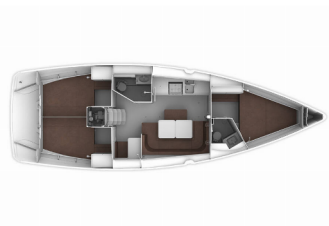

BAVARIA CRUISER 41

MH 65 (2016)

ORVAS D.O.O. • Leopolda Mandića 10 • 21204 Dugopolje • Croatia

Phone: +385 95 3444 111

E-mail: info@orvasyachting.com

Web: orvasyachting.com

Yacht Base	Marina Hramina, Murter, Croatia
Yacht ID	376
Yacht Brands	Bavaria
Yacht Name	MH 65
Production Year	2016
Length	41 Ft
Cabins	3
Berths	6 + 1
Max Persons	7
WC	2

COMFORT: Bed linen, Blankets, Pillows, Towels

DECK: Anchor with chain, Bathing platform, Bilge pump - Mechanic, Bimini top, Boat hook, Bosun's chair (Safe seat) (boatswain's chair), Cockpit table, Cockpit/stern, outside shower, Deck brush, Dinghy, Electric anchor windlass, Fenders, Fuel funnel, Gangway, Impeller, Jerry cans for diesel, Main Deck Compass, Mooring ropes , Plastic bucket, Reserve motor oil, Sprayhood, Swimming ladder, Teak cockpit, Water hose, Winch handles

ENTERTAINMENT: DVD player, LCD TV, Radio CD player

GALLEY: Gas bottles, Gas cookers, Hot water, Kitchen utensils (Galley equipment, cutlery), Oven, Refrigerator, Sink, Water pump

INTERIOR: Barometer, Thermometer, Toilet paper

NAVIGATION: Autopilot, Binoculars, Bow thruster, GPS chart plotter, Hand bearing compass, Log, Speed, Depth- echo sounder, Navigation (Nautical) charts and nautical guide , Navigation set, Pilot book, Wind instrument/Anemometer

SAFETY: Distress signals, Emergency tiller, Fire extinguisher , First aid kit , Fog horn, Life belts (Safety harness), Life buoy + Flashing light, Life jackets, Oars (Paddles), Search light, Set of tools , Spare parts, Torch, VHF radio

YACHT ELECTRICS: Batteries, Battery charger , Bilge pump - Electric, Heating, Plug 220V, 12 V, Pump, Shore connection 220 V, Start battery