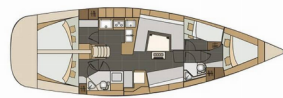

ORVAS D.O.O. • Leopolda Mandića 10 • 21204 Dugopolje • Croatia

Phone: +385 95 3444 111

E-mail: info@orvasyachting.com

Web: orvasyachting.com