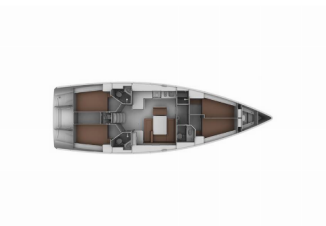

BAVARIA CRUISER 45

Tiha (2012)

ORVAS D.O.O. • Leopolda Mandića 10 • 21204 Dugopolje • Croatia

Phone: +385 95 3444 111

E-mail: info@orvasyachting.com

Web: orvasyachting.com

Yacht Base	Marina Kastela, Croatia
Yacht ID	39
Yacht Brands	Bavaria
Yacht Name	Tiha
Production Year	2012
Length	47 Ft
Cabins	4
Berths	8 + 1
Max Persons	10
WC	3

ADDITIONAL: Flag

COMFORT: Bed linen, Blankets, Pillows, Sheets

DECK: Anchor Jambo, Anchor with chain, Bathing platform, Bilge pump – Mechanic, Bimini top, Boat hook, Cockpit/stern, outside shower, Deck brush, Dinghy, Electric anchor windlass, Entrance Plexiglas panel, Fenders, Fuel funnel, Gangway, Mooring ropes , Plastic bucket, Sprayhood, Swimming ladder, Water hose, Winch handles

ENTERTAINMENT: Outdoor speakers, Radio CD player, W-LAN GRATIS

GALLEY: Coffee pot, Gas bottles, Groceries – salt, pepper, oil, sponge, detergent, Hot water, Oven, Refrigerator, Stove

INTERIOR: Barometer, Clothes hangers, Yacht documents

NAVIGATION: Autopilot, Binoculars, Bow thruster, Compass, Divider, nautic chart, Echosounder/Depthsounder, GPS chart plotter, Harbour guides, Nautical charts, Pilot book, Speedometer (Speed log), Triangles

SAFETY: Distress flare box, Emergency tiller, Fire extinguisher , First aid kit , Fog horn, Horseshoe lifebuoy, Life belts (Safety harness), Life jackets, Oars (Paddles), Repair kit, Set of tools , VHF radio

SAILS: Genoa sheet winches

YACHT ELECTRICS: Bilge pump – Electric, Pump, Shore connection 220 V, WC pump