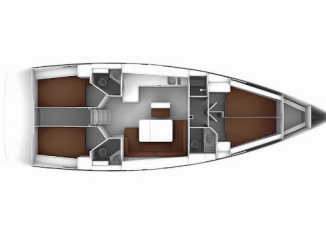

BAVARIA CRUISER 46

Malbec (2016)

ORVAS D.O.O. • Leopolda Mandića 10 • 21204 Dugopolje • Croatia

Phone: +385 95 3444 111

E-mail: info@orvasyachting.com

Web: orvasyachting.com

Yacht Base	Trogir, Yachtclub Seget (Marina Baotić), Croatia
Yacht ID	391
Yacht Brands	Bavaria
Yacht Name	Malbec
Production Year	2016
Length	47 Ft
Cabins	4
Berths	8 + 1
Max Persons	9
WC	3

COMFORT: Bed linen

DECK: Anchor with chain, Bilge pump – Mechanic, Bimini top, Boat hook, Bosun's chair (Safe seat) (boatswain's chair), Canister for water, Cockpit table, Cockpit/stern, outside shower, Deck brush, Dinghy, Dinghy (byboat) pump, Electric anchor windlass, Fenders, Gangway, Impeller, V-belt, oilfilter, Jerry cans for diesel, Mooring ropes , Round/globular fender, Spare anchor (Reserve, Auxiliary anchor), Sprayhood, Water hose, Winch handles

ENTERTAINMENT: Outdoor speakers, Radio CD player

GALLEY: Gas bottles, Gas cookers, Hot water, Kitchen utensils (Galley equipment, cutlery), Oven, Refrigerator

INTERIOR: Barometer, Clock, Toilet brush, Yacht documents

NAVIGATION: Autopilot, Binoculars, Bow thruster, CRO flag, Echosounder/Depthsounder, GPS chart plotter, Harbour guides, Nautical charts, Navigation set, Radar reflector, Wind instrument/Anemometer

SAFETY: Distress flare box, Fire extinguisher , First aid kit , Fog horn, Horseshoe lifebuoy, Life belts (Safety harness), Life jackets, Liferaft , Set of tools , VHF radio

YACHT ELECTRICS: Batteries, Battery charger , Bilge pump – Electric, Heating, Solar panels, Start battery