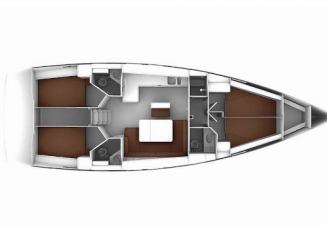

BAVARIA CRUISER 46

Malbec (2016)

ORVAS D.O.O. • Leopolda Mandića 10 • 21204 Dugopolje • Croatia

Phone: +385 95 3444 111

E-mail: info@orvasyachting.com

Web: orvasyachting.com

Yacht Base	Trogir, Yachtclub Seget (Marina Baotić), Croatia
Yacht ID	391
Yacht Brands	Bavaria
Yacht Name	Malbec
Production Year	2016
Length	47 Ft
Cabins	4
Berths	8 + 1
Max Persons	9
WC	3

COMFORT: Bed linen

DECK: Anchor with chain, Bilge pump – Mechanic, Bimini top, Boat hook, Bosun's chair (Safe seat) (boatswain's chair), Canister for water, Cockpit table, Cockpit/stern, outside shower, Deck brush, Dinghy, Dinghy (byboat) pump, Electric anchor windlass, Fenders, Gangway, Impeller, V-belt, oilfilter, Jerry cans for diesel, Mooring ropes , Round/globular fender, Spare anchor (Reserve, Auxiliary anchor), Sprayhood, Water hose, Winch handles

ENTERTAINMENT: Outdoor speakers, Radio CD player

GALLEY: Gas bottles, Gas cookers, Hot water, Kitchen utensils (Galley equipment, cutlery), Oven, Refrigerator

INTERIOR: Barometer, Clock, Toilet brush, Yacht documents

NAVIGATION: Autopilot, Binoculars, Bow thruster, CRO flag, Echosounder/Depthsounder, GPS chart plotter, Harbour guides, Nautical charts, Navigation set, Radar reflector, Wind instrument/Anemometer

SAFETY: Distress flare box, Fire extinguisher , First aid kit , Fog horn, Horseshoe lifebuoy, Life belts (Safety harness), Life jackets, Liferaft , Set of tools , VHF radio

YACHT ELECTRICS: Batteries, Battery charger , Bilge pump – Electric, Heating, Solar panels, Start battery