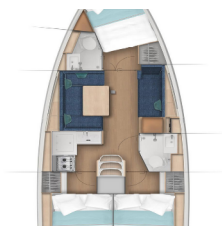

SUN ODYSSEY 380

4 Elli (2023)

ORVAS D.O.O. • Leopolda Mandića 10 • 21204 Dugopolje • Croatia

Phone: +385 95 3444 111

E-mail: info@orvasyachting.com

Web: orvasyachting.com

Yacht Base	ACI Marina Skradin, Croatia
Yacht ID	3911
Yacht Brands	Jeanneau
Yacht Name	4 Elli
Production Year	2023
Length	37 Ft
Cabins	3
Berths	6 + 2
Max Persons	8
WC	2

COMFORT: Cockpit cushions

DECK: Anchor, Bathing platform, Bimini top, Bosun's chair (Safe seat) (boatswain's chair), Cockpit table, Cockpit/stern, outside shower, Dinghy, Electric anchor windlass, Fenders, Gangway, Ropes, Sprayhood, Swimming ladder, Teak cockpit, Water hose